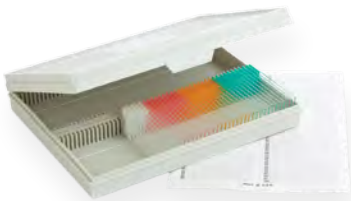

Slide Storage Box

100 slide capacity

- Plastic construction
- Indexed to aid in retrieval of stored slides

Description	Order Number
Plastic slide storage box	58299