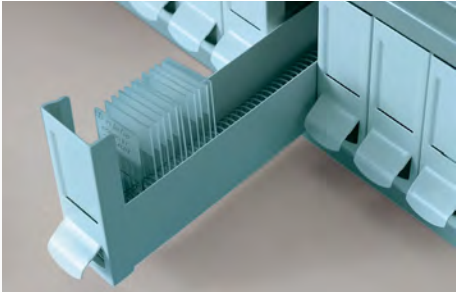

Accessories for Epredia Storage Cabinets

Spring Spacers

If slides are stored before they are completely dry, the spring spacer will separate them to stop them from sticking.

Compatible Cabinet	Order Number
E4312Color and E4312C/Color	E4316

Slide Filing Location Strips

These strips are used to identify the location of a slide that has been removed from a cabinet.

Description	Order Number
White (100 / pack)	E4325