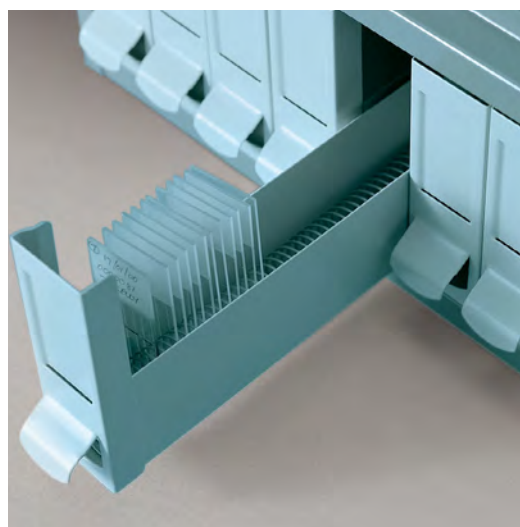

Steel Storage Cabinets

High-quality steel cabinets are ideal for the safe storage of microscope slides, slide filing wallets, processing cassettes, blocks and transparencies and are available in two sizes.

- The standard size for floor stacking is available in three colors, blue, green and two-tone gray
- The MINI range, which is ideal for bench top use, is half the depth of the standard cabinet and is only available in two-tone gray
- The Colorstack™ cabinets are ideal for color-coding your slides as they are available with several different color drawer fronts
- All cabinets are completely sealed top and bottom to ensure dust-free storage and have a lip running the full width of both front and rear to ensure secure location when stacking. Each drawer is fitted with stops to prevent their accidental removal, however the drawers can be removed and relocated
- Base stands (available in black only) and colored top covers are available for the cabinets. The base stand comes in a standard type and a heavy duty wheeled base type. The standard base stand raises the cabinets off the ground so that the drawers can be easily opened and the wheeled base stand can be used to mobilize a stack of cabinets
- The number of cabinets that can be stacked is totally dependent on the contents / weight of each cabinet as well as the floor capacity

Blockstore Cabinet

The Blockstore Cabinet accepts processing cassettes, embedding rings and unmounted blocks up to 12 x 25 x 30 mm.

- Eight drawers each divided into seven rows 30 mm wide
- Available in three colors, blue, green and two-tone gray
- Available in two sizes, standard and MINI (gray only)